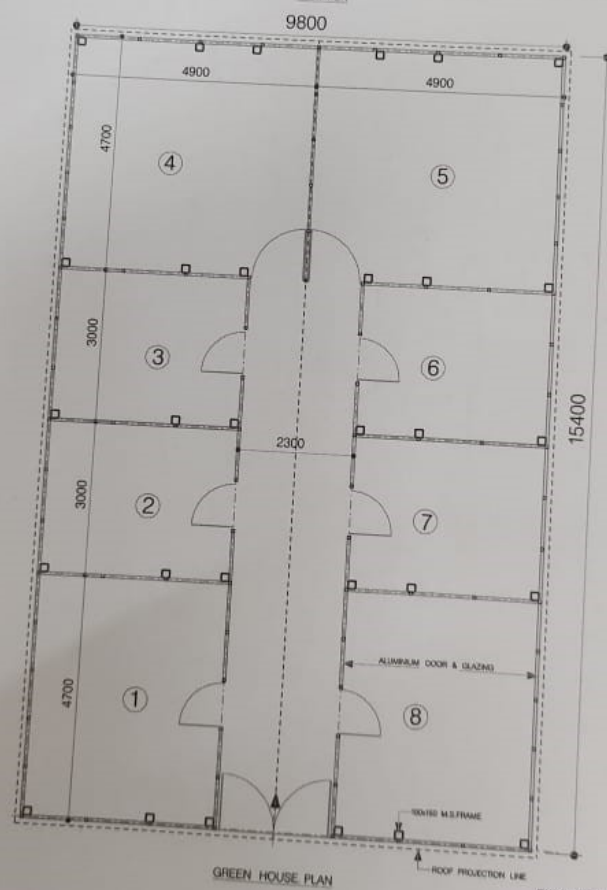

Glass House Fabrication and Facilities At Department of BT&BI

Glass House is the fabricated structure for growing plants by optimizing conditions like temperature, light, and humidity for their rapid growth and development. It is made up of glass with aluminum framing. All glasses installed in the structure are toughened glass with temperature reflector coating. There is a cooler in four chambers for temperature maintenance and also a cooling system with humidity control (Bhanu Biotech. Pvt. Ltd) installed in chamber no.3 of the glasshouse. Its dimensions are L x B x H : 15M 50CM X 9M 90CM X 3M 35CM. Plants from the wild are collected and conditioned here for their micropropagation and other experimental studies. In vitro-raised plants are also hardened here for their transplantation in fields. Propagation and cultivation of plants are carried out under optimized conditions under a glasshouse set up for year-round availability.

GLASS HOUSE -FRONT VIEW

EXISTING GREEN HOUSE IN
 +4. LEVEL TERRACE - JUIT, WAKNAGHAT
 20-08-2018.

GREEN HOUSE -OUTLAY PLAN

INSIDE GREEN HOUSE

GPS Map Camera

Solan, Himachal Pradesh, India

238C+F44, Solan, Himachal Pradesh 173221, India