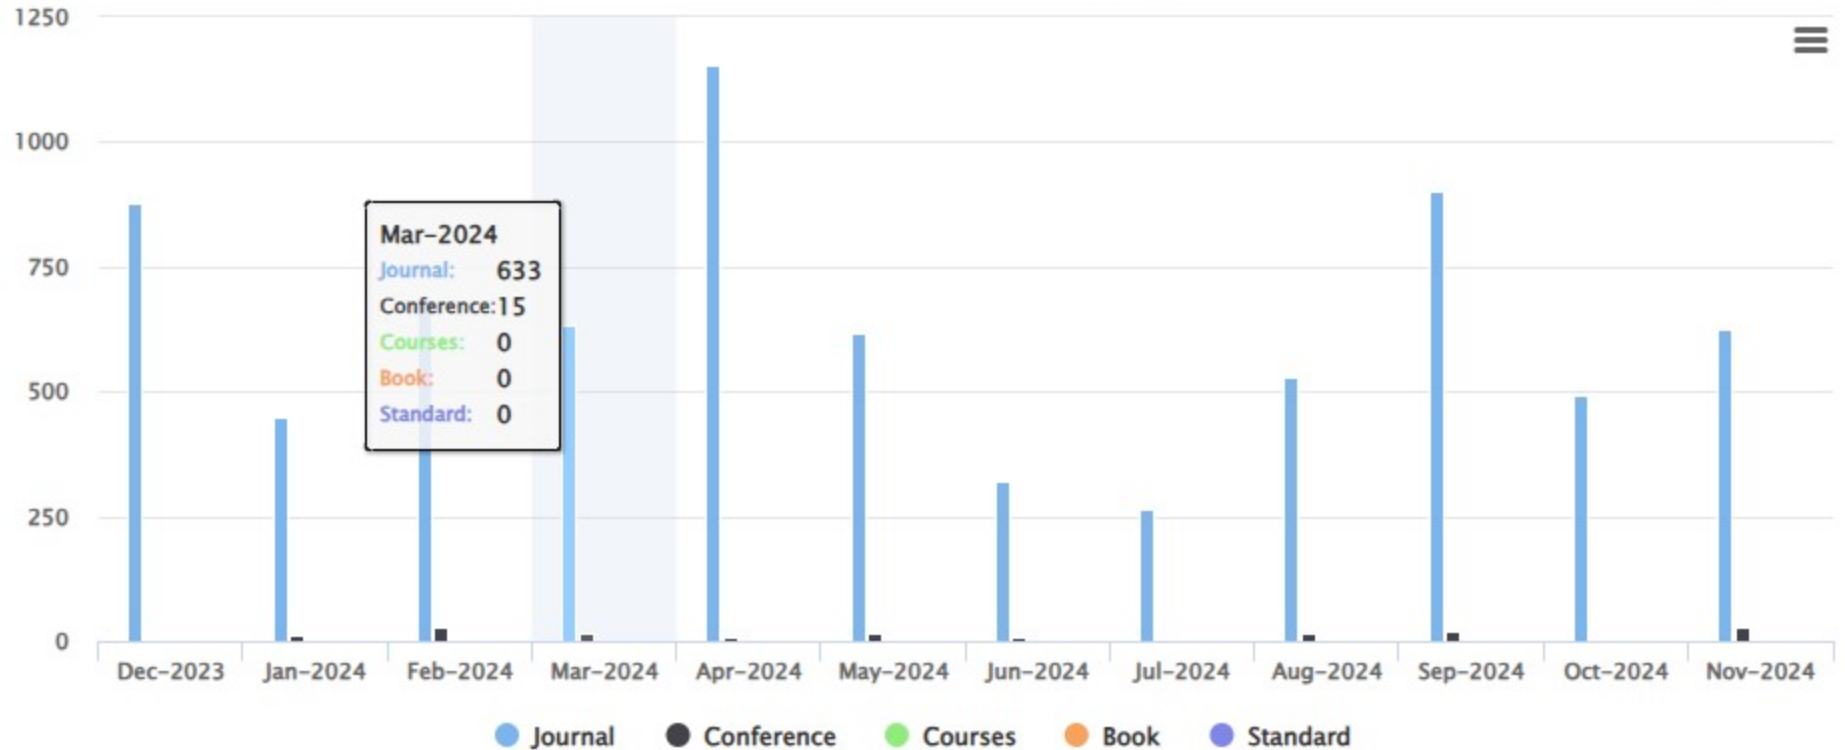

Welcome To Library Portal

Account Name: Jaypee University Of Information Technology-Solan - 19501

Requests & Searches Trend

Graph Type - Column , Line , Bar , Spline

ScienceDirect usage ?

ScienceDirect content supports research at Jaypee University of Information Technology. Discover usage of content on ScienceDirect at your institution by source, publication, and access type.

Total ▼

Total Item Requests ▼

Chart **Table**

Export ▼

Year	Jan	Feb	Mar	Apr	May	Jun	Jul	Aug	Sep	Oct	Nov	Dec	Total
2024	887	1,348	1,465	961	1,492	666	787	1,393	2,423	1,272	1,352	1,205	15,251
2023	0	0	0	0	0	0	0	0	0	0	714	1,135	1,849
2022	0	0	0	0	0	0	0	0	0	0	0	0	0
2021	0	0	0	0	0	0	0	0	0	0	0	0	0

Last updated on December 2024