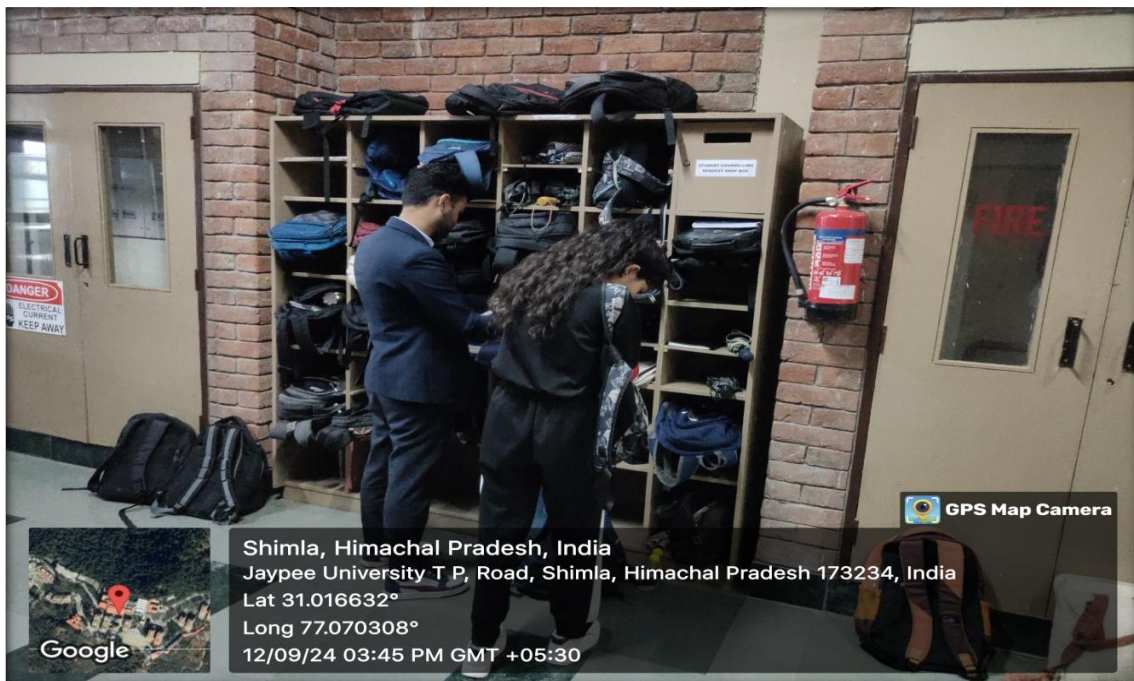

Property Counter