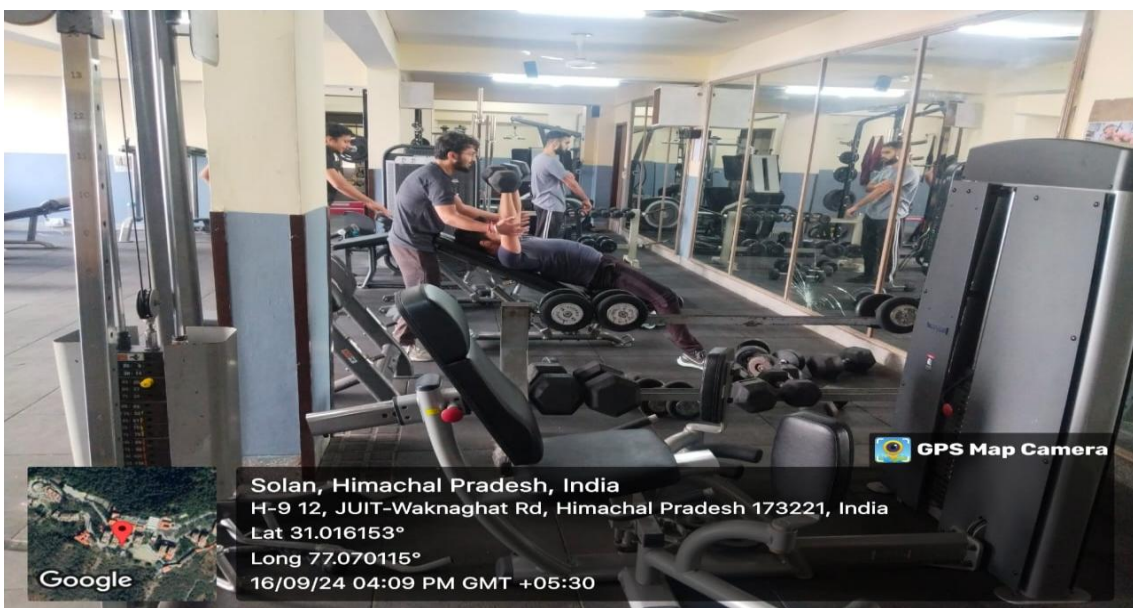

TV Lounge

Gym

JAYPEE UNIVERSITY OF INFORMATION TECHNOLOGY

(Established by H.P. State Legislature vide Act No. 14 of 2002)

Girls Hostel (Geeta Bhavan)- Cafeteria

Girls Hostel (Geeta Bhavan)- Beauty Parlour

JAYPEE UNIVERSITY OF INFORMATION TECHNOLOGY