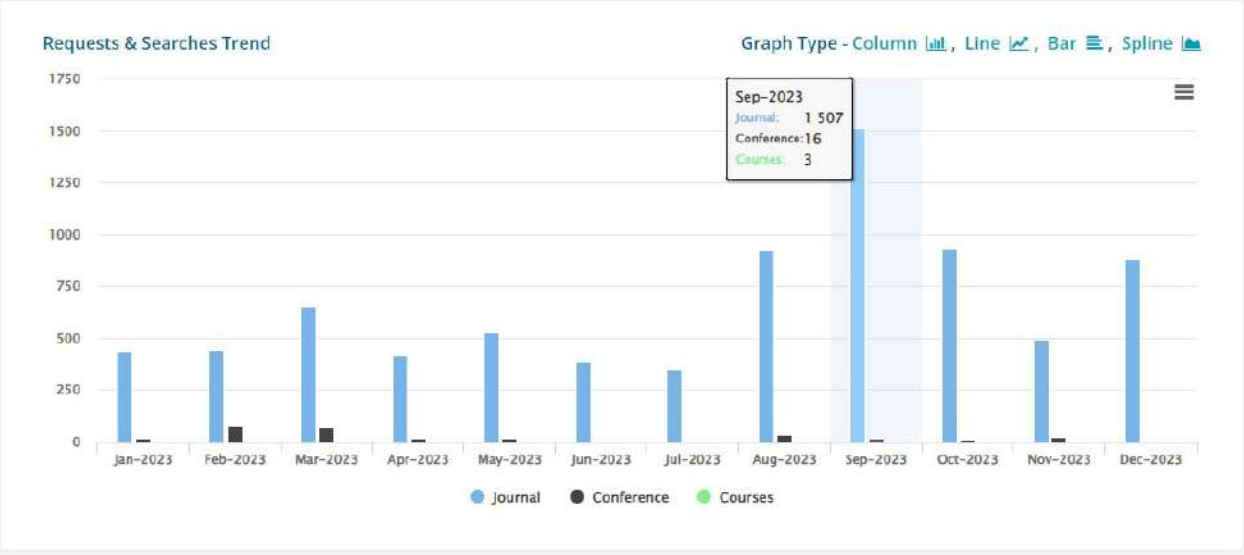

IEEE Xplore[®]
Digital Library

Ashok Bhatt

- Home
- Usage Reports
- Manage Accounts
- Support

Version 0.0.25 (Official Build)

Welcome To Library Portal

Account Name: Jaypee University Of Information Technology-Solan - 19501